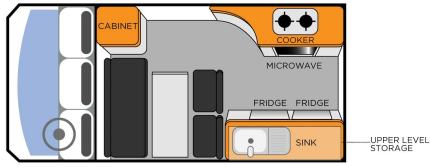

VEHICLE FEATURES

- Seating: 4-5
- Sleeps: 4-5
- Air Conditioning (front cabin & only while driving)
- 2 burner gas stove
- Microwave (requires connection at powered camp site)
- 2* Fridges (57 litres/15 gallons)
- USB & 12 V Plug-in
- Sink with running water
- Water & Grey Water tank (11 Gallons/43L each)
- Rooftop solar panel (charges lights, fridge & USB Plug-ins)
- USB & 12 V Plug-in
- Cigarette lighter / Charger
- Radio & AUX connection
- Fire extinguisher

BEDS

Double bed: 75" x 48" / 1.91m x 1.22m

Double bed: 80" x 60" / 2.0m x 1.53m

DIMENSIONS

Length: 19'9" / 6.0m

Height: 9'6" / 2.9m

Width: 6'7" / 2.6m

Interior Height: 6'5" / 2.0m

LIVING EQUIPMENT

A fee of \$75 applies (covers up to 4 people)

- Sleeping bags
- Pillows
- Sheets
- Kitchen cutlery
- Kitchen pots & pans
- Tea towels
- Cleaning equipment
- Kettle

BABY SEAT / BOOSTER SEAT OPTIONS

- Baby seat (6 months -3 years): Available
- Booster seat (4-7 years): Available (maximum two baby/booster seats in total)

Day Layout

DAY

Night Layout - Bottom Bed

NIGHT

Night Layout - Top Bed

NIGHT