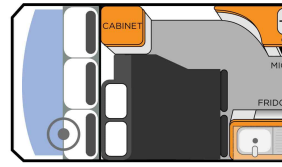

BEDS

Double bed: 75" x 48" / 1.91m x 1.22m

Double bed: 80" x 60" / 2.0m x 1.53m

DIMENSIONS

Length: 19'9" / 6.0m

Height: 9'6" / 2.9m

Width: 6'7" / 2.6m

Interior Height: 6'5" / 2.0m

- Baby seat (6 months -3 years): Available
- Booster seat (4-7 years): Available (maximum two baby/booster seats in total)

Day Layout

DAY

Night Layout - Bottom Bed

NIGHT

Night Layout - Top Bed

NIGHT