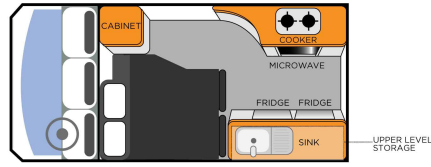

VEHICLE FEATURES

- Seating: 4-5
- Sleeps: 4-5
- Air Conditioning (front cabin & only while driving)
- 2 burner gas stove
- Microwave (requires connection at powered camp site)
- 2* Fridges (57 litres/15 gallons)
- USB & 12 V Plug-in
- Sink with running water
- Water & Grey Water tank (11 Gallons/43L each)
- Rooftop solar panel (charges lights, fridge & USB Plug-ins)
- USB & 12 V Plug-in
- Cigarette lighter / Charger
- Radio & AUX connection
- Fire extinguisher

BEDS

Double bed: 75" x 48" / 1.91m x 1.22m

Double bed: 80" x 60" / 2.0m x 1.53m

DIMENSIONS

Length: 19'9" / 6.0m

Height: 9'6" / 2.9m

Width: 6'7" / 2.6m

Interior Height: 6'5" / 2.0m

LIVING EQUIPMENT

A fee of \$75 applies (covers up to 4 people)

- Sleeping bags
- Pillows
- Sheets
- Kitchen cutlery
- Kitchen pots & pans
- Tea towels
- Cleaning equipment
- Kettle

BABY SEAT / BOOSTER SEAT OPTIONS

- Baby seat (6 months -3 years): Available
- Booster seat (4-7 years): Available (maximum two baby/booster seats in total)

Day Layout

DAY

Night Layout - Bottom Bed

NIGHT

Night Layout - Top Bed

NIGHT