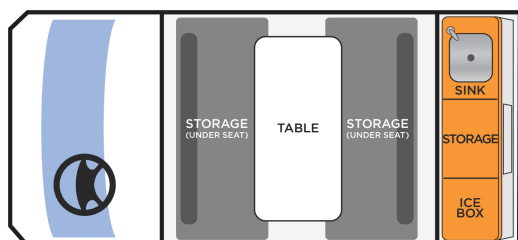

BEDS

Double bed: 6'0" x 5'6" / 1.83m x 1.68m

DIMENSIONS

Length: 18'5" / 5.6m

Height: 7'1" / 2.15m

Width: 6'7" / 2.0m

Interior Height: 4'0" / 1.21 m

LIVING EQUIPMENT

Day Layout

Night Layout